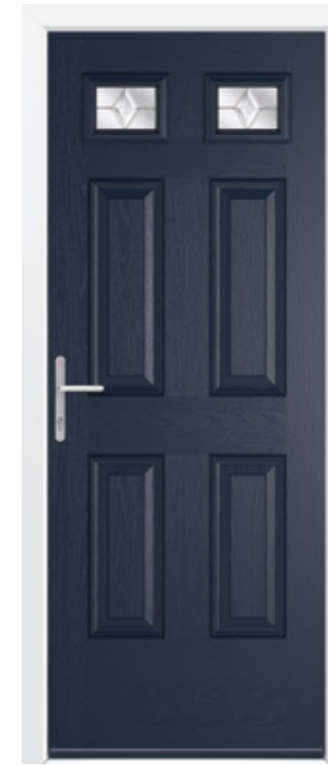

Perfect for homes on busy roads where privacy is needed, yet still allowing light through.

ATHENS 4

A stylish yet traditional looking door that lets light flood in.

SOLID
Sweet Pink - Athens

SATIN
Black - Athens 2