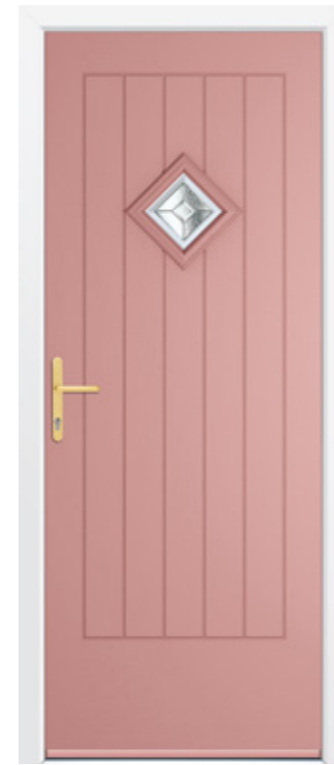

OSLO

The Oslo offers obscurity, but with a small diamond glazing panel to allow a touch of light to pass through it.

SATIN

White - Oslo

FINESSE

Red - Oslo

SIMPLICITY

Sweet Pink - Oslo