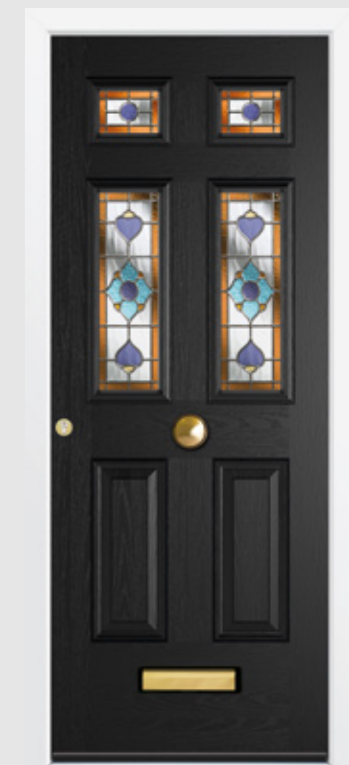

DORCHESTER AMBER
Black - Athens 4