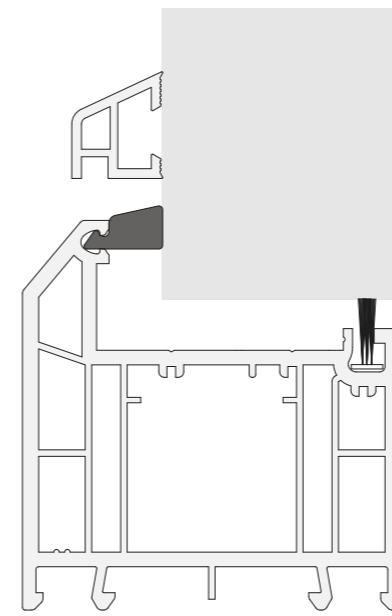

FULL THRESHOLD 72MM

A full threshold offers maximum thermal performance.

SLIM THRESHOLD 52MM

This option provides the best of both worlds for thermal performance and practicality.

LOW ALUMINIUM 15MM

A low aluminium threshold provides easy access for prams and wheelchairs.