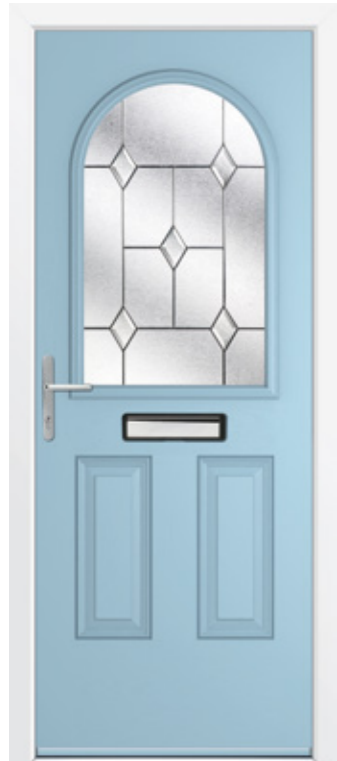

CLASSIC

Duck Egg Blue - Madeira