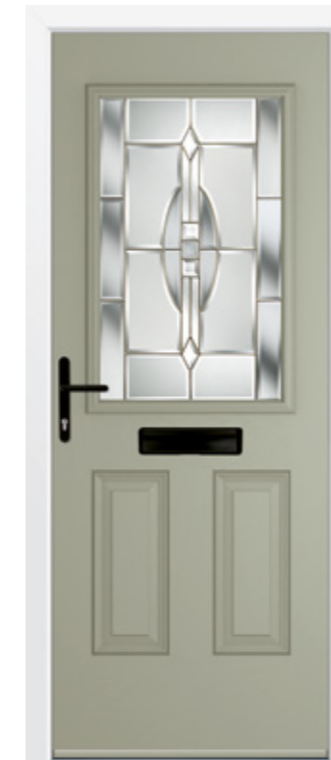

REFLECTIONS