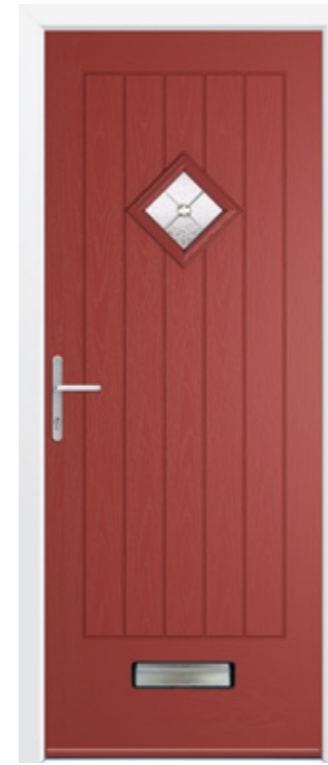

FINESSE

Red - Oslo