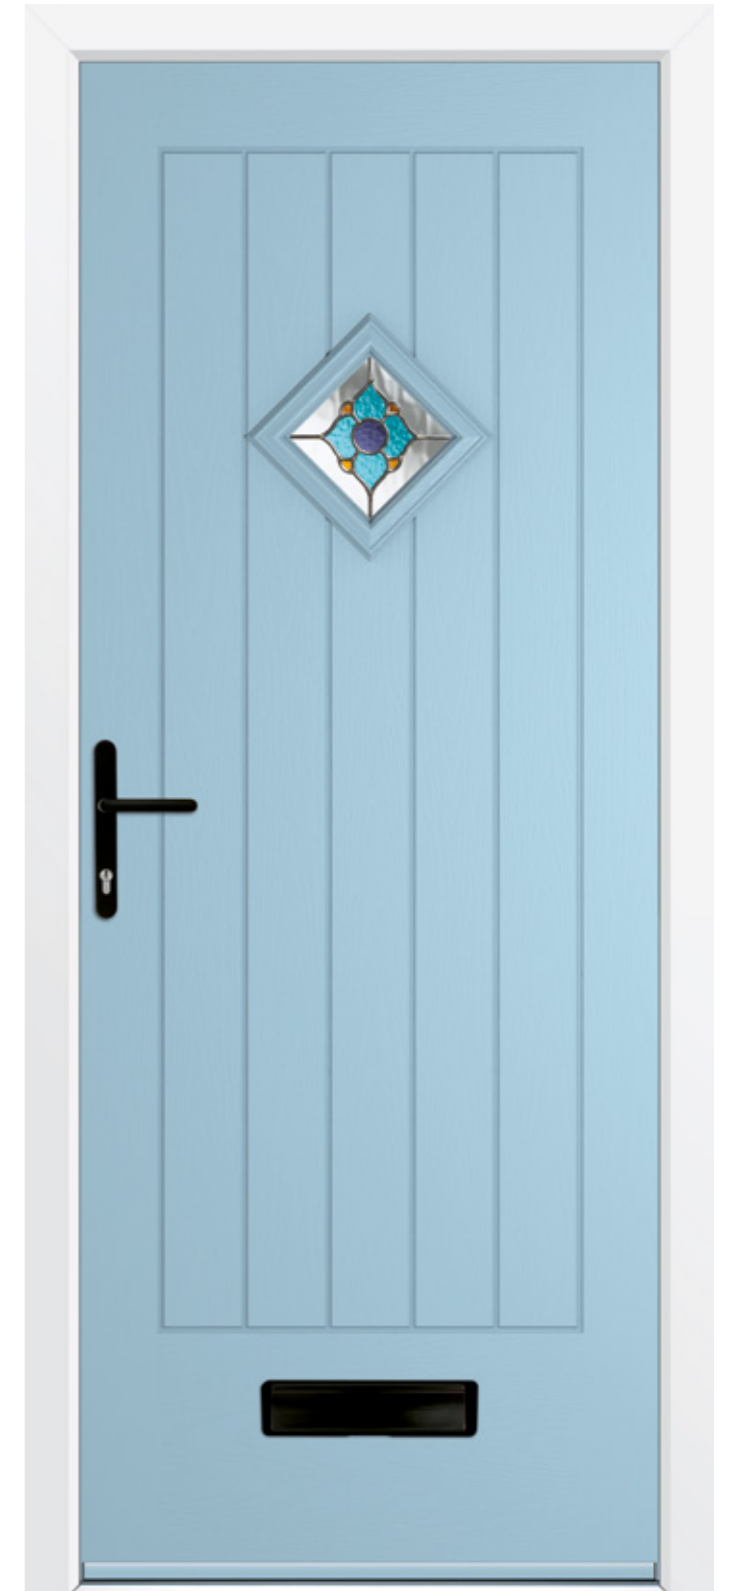

DORCHESTER

Duck Egg Blue - Oslo