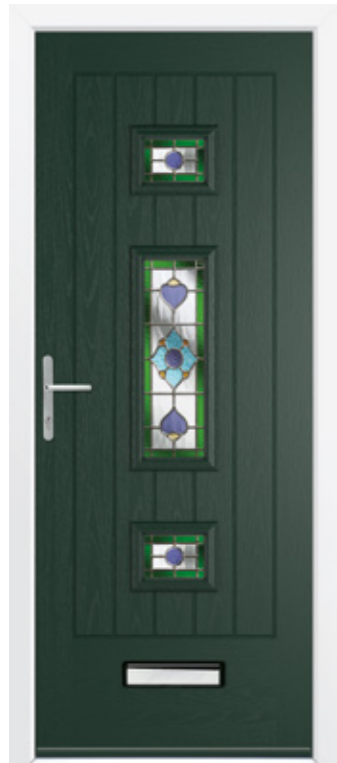

DORCHESTER GREEN

Green - Helsinki