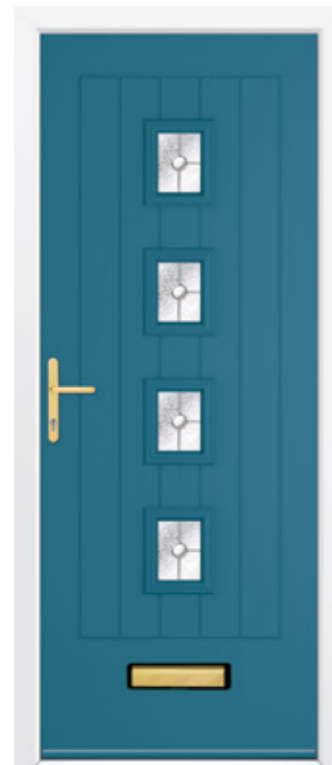

AMSTERDAM

FINESSE